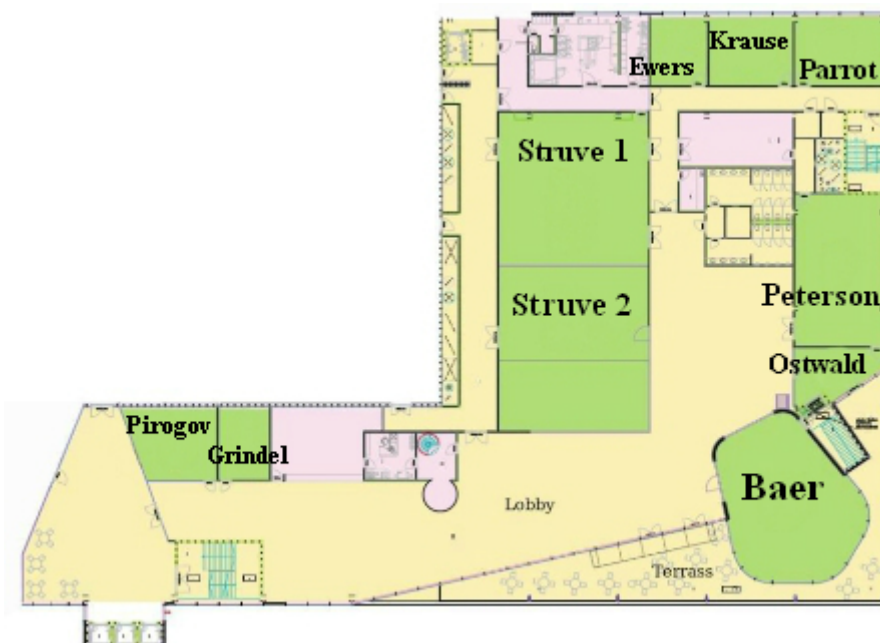

Dorpat Conference Centre is located on the 4th floor of the adjoining **Tasku** Centre.

Address:

Turu 2, TASKU

(Entry by car from Soola Street, on foot from Turu Street)

The registration and sessions will take place in the Peterson Hall of Conference Centre